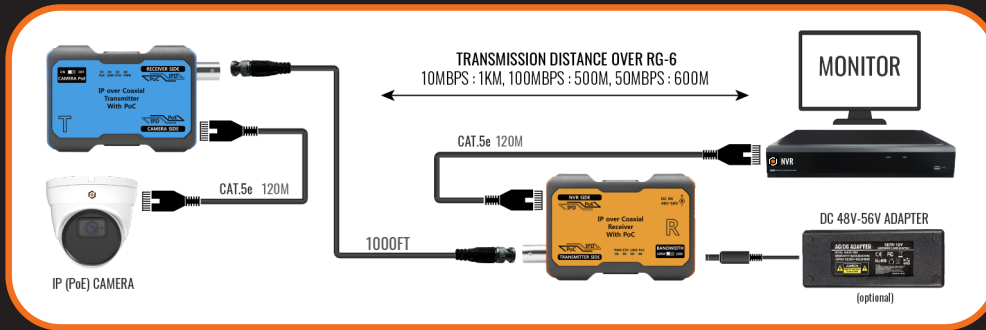

- Use 1 wire only for 2 cameras
- With built-in 2 poe ports
- No configuration needed
- Compatible with 3rd party cameras
- Wall mount installation
- Junction box installation
- Mounted on wall or ceiling
- Indoor & outdoor use

DBASEC COMPATIBLE CAMERAS

TEB

XEB

D2

PoE ACCESSORIES SIMPLIFY YOUR INSTALLATIONS

Extend your network reach without the need for additional power sources. Our PoE extenders provide a seamless solution for expanding your Ethernet network over long distances while simultaneously delivering both data and power to your devices.

COAX ACCESSORIES

#IP-COAX-300M

IP OVER COAX CONVERTER - CONVERTS SIGNAL FROM ANALOG TO IP WITH POE

NETWORK ACCESSORIES

#EXTPOE-GB-1K

NETWORK DATA TRANSMITTER - TRANSMISSION SOLUTION VIA UTP CABLE

#IPCOAX4C-300M

Use the COAX Cabling as a 4-Port Poe Switch and connect it to your NVR

IP OVER COAX HYBRID DATA TRANSMITTER - CONNECT UP TO 4 CAMERAS AT 500M

#EXT-4POE++

4 PORT POE++ EXTENDER AND SPLITTER - NO EXTERNAL POWER NEEDED!