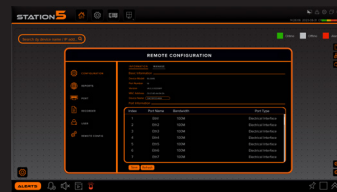

REMOTE CONFIGURATION

- Access each device setup remotely with full access
- Enable quick and easy updates to devices or software
- Manage a large number of devices or software instances