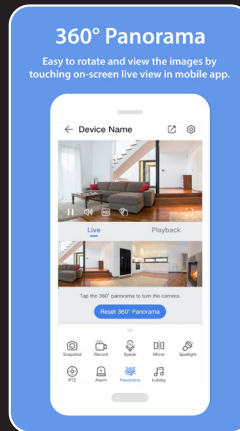

BATTERY POWERED DOORBELL

ENJOY WIRELESS CONVENIENCE WITH LONG-LASTING BATTERY POWER

360° Panorama