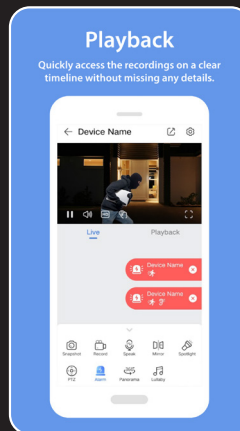

INNOVATIVE WIFI SOLUTION WITH EDGE RECORDING WHICH INCLUDES DOORBELLS BULLET AND PAN-TILT CAMERAS, DESIGNED TO SIMPLIFY A HOMEOWNER'S DAY TO DAY CHALLENGES

Manage your devices directly from our app: O.V. Connect

SCARE INTRUDERS AWAY

ACTIVATE DETERRENCE LIGHTS DIRECTLY FROM YOUR PHONE

TALK & LISTEN

COMMUNICATE BOTH WAYS WITH THE BUILT-IN MICROPHONE & SPEAKER

SEE IN COLOR AT NIGHT

SEE IN FULL COLOR AT NIGHT WITH THE INTEGRATED SPOTLIGHT

SIMPLE INSTALLATION

WiFi CONNECTION - NO NEED TO PASS CABLES THROUGH YOUR HOME

DETECTION ALERTS

DETECT HUMANS OR PACKAGES & GET REAL-TIME NOTIFICATIONS

EASY APP SETUP

EASILY CONNECT TO YOUR CAMERA BY SCANNING THE QR CODE

2K

HD VIDEO QUALITY

CAPTURE CRYSTAL-CLEAR FOOTAGE WITH HIGH-DEFINITION VIDEO RESOLUTION

EDGE RECORDING (64GB INCLUDED)

NO RECORDER NEEDED - 64GB SD CARD STORES FOOTAGE DIRECTLY ON YOUR CAMERA

BATTERY POWERED DOORBELL

ENJOY WIRELESS CONVENIENCE WITH LONG-LASTING BATTERY POWER

360° Panorama

Device Sharing

Live View

Remotely access to view live videos at anytime or anywhere.

Playback

Motion Alerts

Two-Way Talk