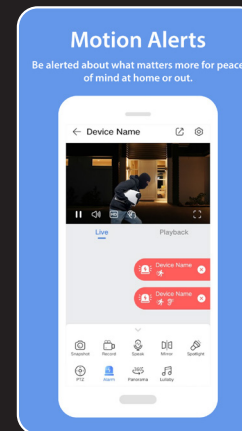

Motion Alerts