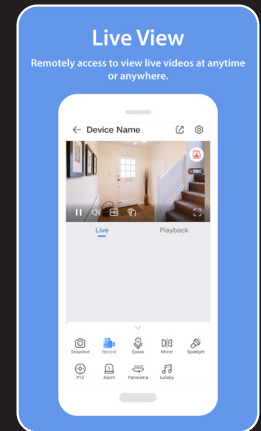

Live View

Remotely access to view live videos at anytime or anywhere.