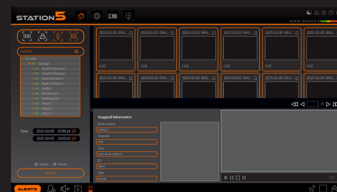

RECURRING VISITOR TRACKER

- Search by facial recognition
- AI search across all channels simultaneously
- Set a specific time frame for searches
- Backup images in AVI, RF, or MPEG4 format