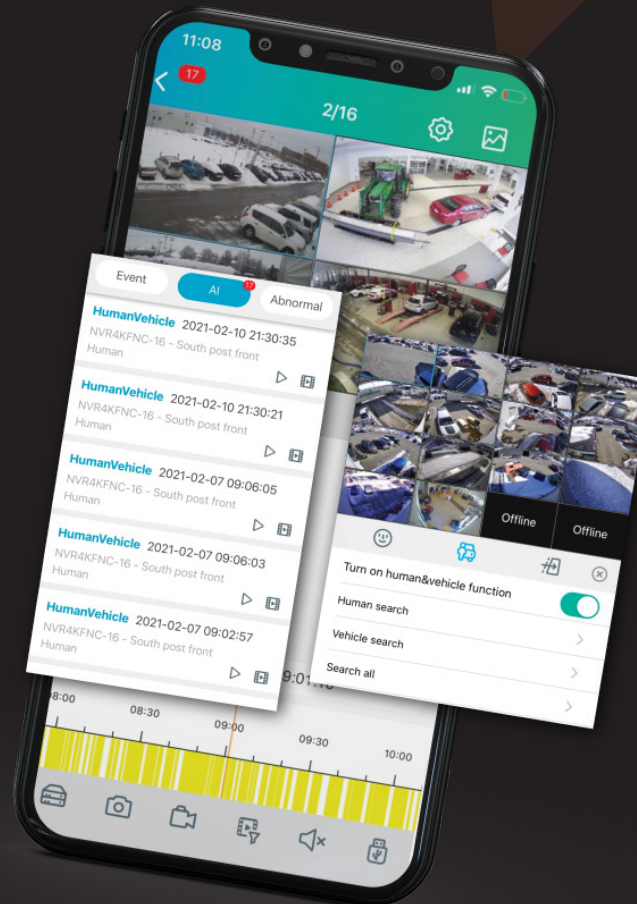

SCAN AND CONNECT!

EACH OF OUR DEVICES INCLUDES A QR CODE THAT YOU CAN SCAN AND INSTANTLY ACCESS YOUR DEVICES

LIVE VIEW

VIEW UP TO 16 CHANNELS SIMULTANEOUSLY

FAVOURITES

SET DIFFERENT CHANNELS FROM DIFFERENT SITES AS YOUR FAVOURITES

SEARCH

SELECT UP TO 4 CAMERAS FOR INSTANT SEARCH

AI SEARCH

SEARCH WITH AI DETECTION WITH A SPECIFIED TIME FRAME

PUSH NOTIFICATIONS

RECEIVE CUSTOMIZABLE ALERTS

ALARM/HUMAN & VEHICLE DETECTION /MOVEMENT/FACE RECOGNITION/HARD DISK ERROR/VIDEO LOSS

2 WAY AUDIO

LISTEN OR SPEAK THROUGH THE APP

ALARM

TRIGGER YOUR ALARM RELAYS, DETERRENCE LIGHTS, AND SIRENS

RECORD

RECORD ON MOBILE DEVICE SNAPSHOT OR VIDEO FILES

SAVE & SHARE

EASILY SAVE & SHARE VIDEO FILES THROUGH EMAIL, CLOUD, OR SMS

REMOTE CONFIGURATION

SETUP YOUR DEVICE REMOTELY

Station5 OUR VIDEO MANAGEMENT SOFTWARE PRO

MAIN FEATURES

- Multiple live view windows (up to 400 cameras)
- Set up and manage up to 250 devices
- Fast playback with AI features
- Limit access through multiple user accounts
- P2P connection with an easy serial code
- Easy backup in avi or mpeg4 format
- Auto-login features with saved layout
- Search by statistics