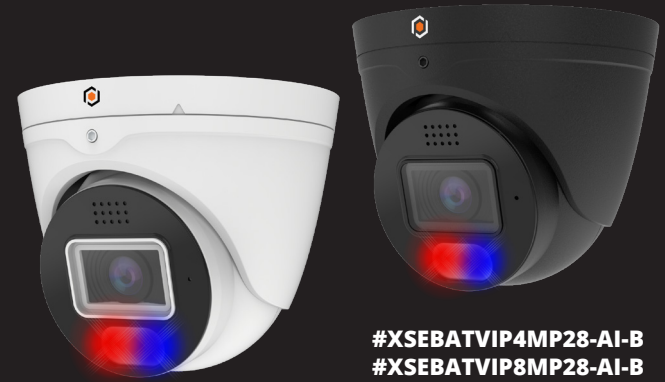

RED PORT PRIORITY

High priority ports that prioritize device data transmission.

SPECTRAL SERIES CAMERAS

SEE FULL COLOR IN COMPLETE DARKNESS

Unlike typical night vision cameras that use infrared LEDs to illuminate the scene (which often results in grainy or monochromatic images), our spectral cameras use advanced 5th-generation starlight technology. This provides a warm light that enhances natural color details without the harsh, bright light seen in our Total View cameras. This allows for clear, high-quality images without the ghosting effect often found in lower-quality models.

**#XSEBATVIP4MP28-AI-B
#XSEBATVIP8MP28-AI-B**

**#XSEBATVIP4MP28-AI
#XSEBATVIP8MP28-AI**

#XLPRB9Z832IP8MP-AI

Spectral Mode At Night

Our advanced spectral imaging and low-light sensor technology allows you to capture detailed full-color images even in total darkness. The camera utilizes wide-spectrum sensors that can detect a broad range of light wavelengths, including infrared (IR) and visible light, without relying on traditional IR illumination.