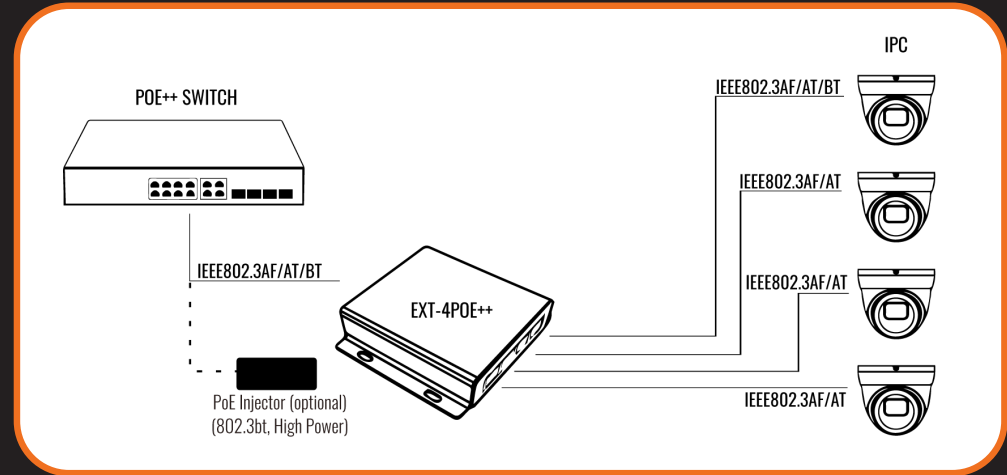

DBASEC COMPATIBLE CAMERAS

TEB

XEB

D2

PoE ACCESSORIES SIMPLIFY YOUR INSTALLATIONS

Extend your network reach without the need for additional power sources. Our PoE extenders provide a seamless solution for expanding your Ethernet network over long distances while simultaneously delivering both data and power to your devices.

COAX ACCESSORIES

#IP-COAX-300M

IP OVER COAX CONVERTER - CONVERTS SIGNAL FROM ANALOG TO IP WITH POE

NETWORK ACCESSORIES

#EXTPOE-GB-1K

NETWORK DATA TRANSMITTER - TRANSMISSION SOLUTION VIA UTP CABLE

#IPCOAX4C-300M

Use the COAX Cabling as a 4-Port Poe Switch and connect it to your NVR

IP OVER COAX HYBRID DATA TRANSMITTER - CONNECT UP TO 4 CAMERAS AT 500M

#EXT-4POE++

4 PORT POE++ EXTENDER AND SPLITTER - NO EXTERNAL POWER NEEDED!