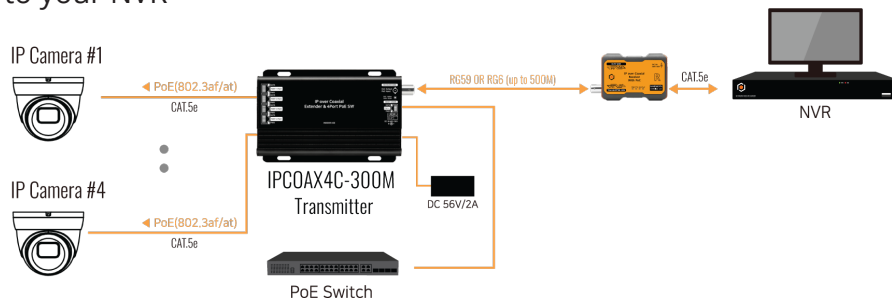

DBASEC COMPATIBLE CAMERAS

TEB

XEB

D2

PoE ACCESSORIES SIMPLIFY YOUR INSTALLATIONS

Extend your network reach without the need for additional power sources. Our PoE extenders provide a seamless solution for expanding your Ethernet network over long distances while simultaneously delivering both data and power to your devices.

COAX ACCESSORIES

#IP-COAX-300M

IP OVER COAX CONVERTER - CONVERTS SIGNAL FROM ANALOG TO IP WITH POE

NETWORK ACCESSORIES

#EXTPOE-GB-1K

NETWORK DATA TRANSMITTER - TRANSMISSION SOLUTION VIA UTP CABLE

#IPCOAX4C-300M

Use the COAX Cabling as a 4-Port Poe Switch and connect it to your NVR

IP OVER COAX HYBRID DATA TRANSMITTER - CONNECT UP TO 4 CAMERAS AT 500M

#EXT-4POE++

4 PORT POE++ EXTENDER AND SPLITTER - NO EXTERNAL POWER NEEDED!