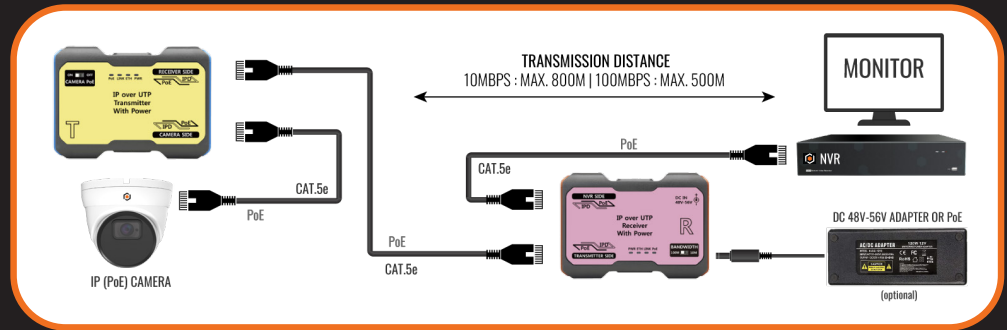

- Use 1 wire only for 2 cameras
- With built-in 2 poe ports
- No configuration needed
- Compatible with 3rd party cameras
- Wall mount installation
- Junction box installation
- Mounted on wall or ceiling
- Indoor & outdoor use

DBASEC COMPATIBLE CAMERAS

TEB

XEB

D2

PoE ACCESSORIES SIMPLIFY YOUR INSTALLATIONS

Extend your network reach without the need for additional power sources. Our PoE extenders provide a seamless solution for expanding your Ethernet network over long distances while simultaneously delivering both data and power to your devices.

COAX ACCESSORIES

#IP-COAX-300M

IP OVER COAX CONVERTER - CONVERTS SIGNAL FROM ANALOG TO IP WITH POE

NETWORK ACCESSORIES

#EXTPOE-GB-1K

NETWORK DATA TRANSMITTER - TRANSMISSION SOLUTION VIA UTP CABLE

#IPCOAX4C-300M

Use the COAX Cabling as a 4-Port Poe Switch and connect it to your NVR

IP OVER COAX HYBRID DATA TRANSMITTER - CONNECT UP TO 4 CAMERAS AT 500M

#EXT-4POE++

4 PORT POE++ EXTENDER AND SPLITTER - NO EXTERNAL POWER NEEDED!