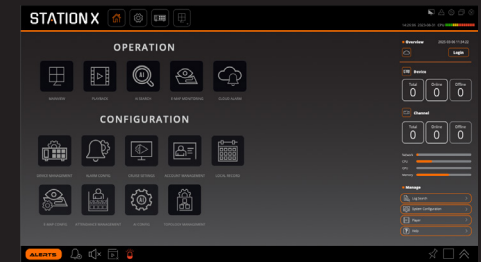

DEVICE HEALTH STATUS

Stay ahead of any potential issues with instant device health monitoring. Get notified in real time if a recorder or camera goes offline, ensuring you can take immediate action and reduce downtime to maximize service time for your customers.

COMING SOON

WEB-BASED CLOUD VMS

 **OCTAVUE.COM**

NEW WINDOWS & MAC PLATFORM

NEW APP ON IOS AND GOOGLE PLAY

**The OCTAVUE platform is a paid subscription based solution designed for professionals

UNIVERSAL POE DUAL-CAMERA BRACKET ON 1 WIRE