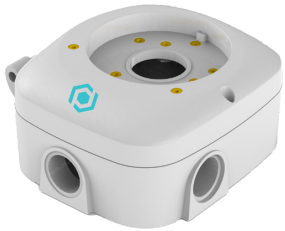

ACCESSORIES

B6BASE1
JUNCTION BOX