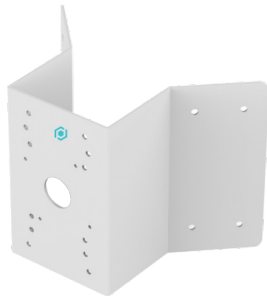

BULLET HD ANALOG CAMERA

Introducing the B2F28A10-5MP-M Bullet security camera, a cutting-edge analog surveillance solution tailored for your security needs. Equipped with a high-resolution 5MP sensor and a precise 2.8mm lens, this camera delivers crystal-clear images, ensuring every detail is captured. With infrared technology extending visibility up to 20 meters even in low-light conditions, it guarantees round-the-clock surveillance. Plus, the built-in microphone enables audio monitoring, adding an extra layer of security. With an IP66 waterproof rating, it's built to withstand outdoor elements, offering reliable protection. Invest in peace of mind with the B2F28A10-5MP-M for comprehensive security coverage.

B2F28A10-5MP-M

5MP RESOLUTION

2.8MM WIDE LENS

IR UP TO 20M

WATERPROOF
AND DUST-TIGHT

MICROPHONE

TVI-CVI-AHD-960H

VIDEO

GENERAL

OPERATING TEMPERATURE / HUMIDITY	-30°C ~ 55°C / 90%
INGRESS PROTECTION	IP66
INPUT VOLTAGE / CURRENT	12V DC
POWER CONSUMPTION	IR OFF ≤1W, IR ON ≤4W
COLOR / MATERIAL	Metal
DIMENSIONS	Ø70.9x150.8mm
WEIGHT	appr 375g

DIMENSIONS

ACCESSORIES

B6BASE1
JUNCTION BOX

COMB6
CORNER MOUNT BRACKET

PMB6
POLE MOUNT BRACKET

BALUNHD
BALUN