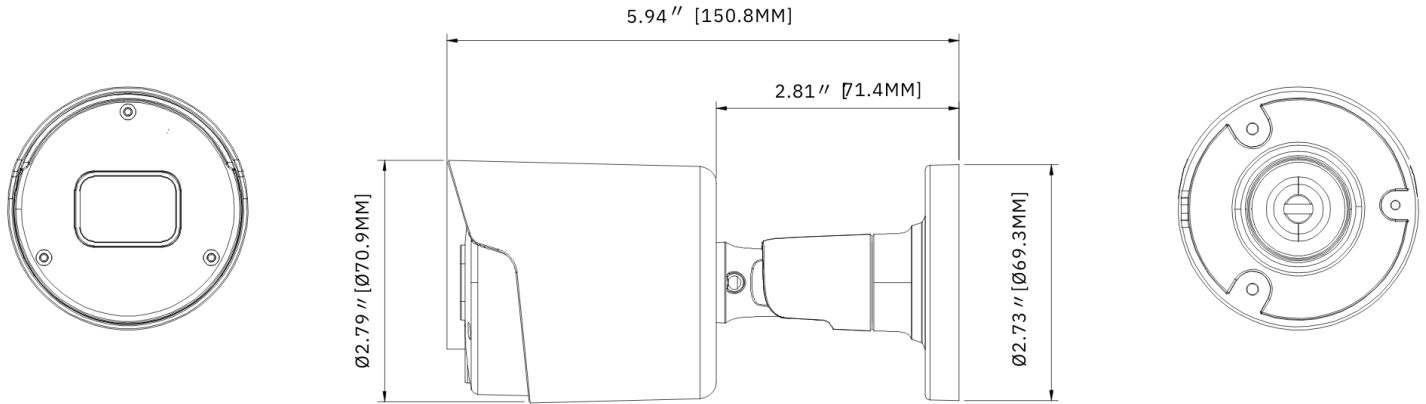

DIMENSIONS