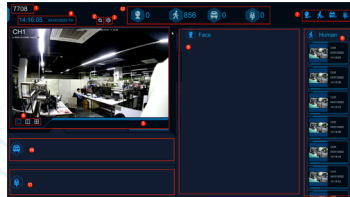

OUR VIDEO MANAGEMENT SOFTWARE

REMOTE CONFIGURATION

LIVE VIEW

EASY REMOTE PLAYBACK

STATISTICS VIEWER

E-MAPPING

SCENE REPORTS

SAVE TIME SEARCH WITH A.I.

RECURRING VISITOR TRACKER

SMART GUARDIAN APP

SCAN AND CONNECT!

EACH OF OUR DEVICES INCLUDES A QR CODE THAT YOU CAN SCAN AND INSTANTLY ACCESS YOUR DEVICES

LIVE VIEW
FAVOURITES
SEARCH UP TO 16 CAMS
AI SEARCH
PUSH NOTIFICATIONS