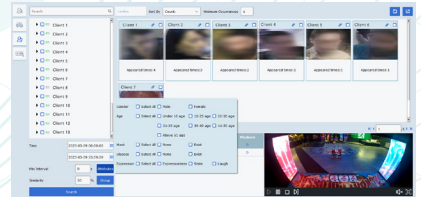

OUR VIDEO MANAGEMENT SOFTWARE

REMOTE CONFIGURATION

LIVE VIEW

EASY REMOTE PLAYBACK

STATISTICS VIEWER

E-MAPPING

SCENE REPORTS

SAVE TIME SEARCH WITH A.I.

RECURRING VISITOR TRACKER

SMART GUARDIAN APP

SCAN AND CONNECT!

EACH OF OUR DEVICES INCLUDES A QR CODE THAT YOU CAN SCAN AND INSTANTLY ACCESS YOUR DEVICES

LIVE VIEW
FAVOURITES
SEARCH UP TO 16 CAMS
AI SEARCH
PUSH NOTIFICATIONS