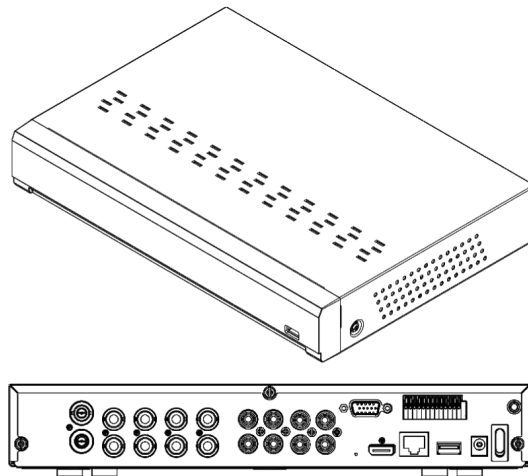

DIMENSIONS

2024 Global Surveillance Distribution, G.S.D Group and G.S.D are registered trademarks of Global Surveillance Distribution Group, Inc. in Canada and / or other countries. We reserve the right to change the design and specifications of the product Without notice and without incurring any obligation.