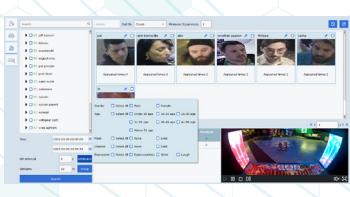

OUR VIDEO MANAGEMENT SOFTWARE

REMOTE CONFIGURATION

LIVE VIEW

EASY REMOTE PLAYBACK

STATISTICS VIEWER

E-MAPPING

SCENE REPORTS

SAVE TIME SEARCH WITH A.I.

RECURRING VISITOR TRACKER

SMART GUARDIAN APP

SCAN AND CONNECT!

EACH OF OUR DEVICES INCLUDES A QR CODE THAT YOU CAN SCAN AND INSTANTLY ACCESS YOUR DEVICES

LIVE VIEW
FAVOURITES
SEARCH UP TO 16 CAMS
AI SEARCH
PUSH NOTIFICATIONS