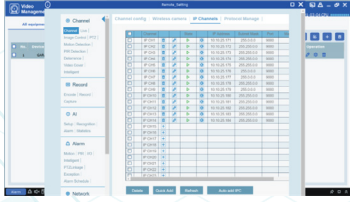

OUR VIDEO MANAGEMENT SOFTWARE

REMOTE CONFIGURATION

LIVE VIEW

EASY REMOTE PLAYBACK

STATISTICS VIEWER

E-MAPPING

SCENE REPORTS

SAVE TIME SEARCH WITH A.I.