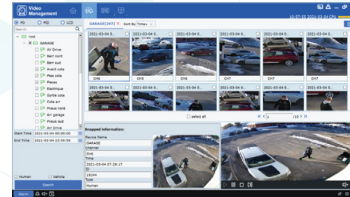

OUR VIDEO MANAGEMENT SOFTWARE

REMOTE CONFIGURATION

LIVE VIEW

EASY REMOTE PLAYBACK

STATISTICS VIEWER

E-MAPPING

SCENE REPORTS

SAVE TIME SEARCH WITH A.I.

RECURRING VISITOR TRACKER

SMART GUARDIAN APP

SCAN AND CONNECT!

EACH OF OUR DEVICES INCLUDES A QR CODE THAT YOU CAN SCAN AND INSTANTLY ACCESS YOUR DEVICES

LIVE VIEW
FAVOURITES
SEARCH UP TO 16 CAMS
AI SEARCH
PUSH NOTIFICATIONS