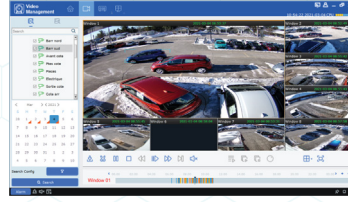

OUR VIDEO MANAGEMENT SOFTWARE

REMOTE CONFIGURATION

LIVE VIEW

EASY REMOTE PLAYBACK

STATISTICS VIEWER

E-MAPPING

SCENE REPORTS

SAVE TIME SEARCH WITH A.I.