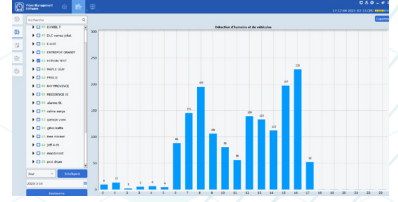

OUR VIDEO MANAGEMENT SOFTWARE

REMOTE CONFIGURATION

LIVE VIEW

EASY REMOTE PLAYBACK

STATISTICS VIEWER

E-MAPPING

SCENE REPORTS

SAVE TIME SEARCH WITH A.I.