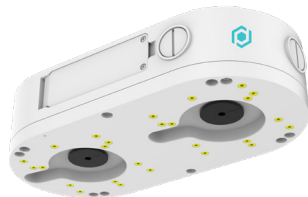

DIMENSIONS

ACCESSORIES

CMB6-EXT-120
EXTENDABLE CEILING MOUNT BRACKET

DBASEC
DOUBLE JUNCTION BOX

PMB6
POLE MOUNT BRACKET

COMB6
CORNER MOUNT BRACKET

B6BASE1
JUNCTION BOXES

DBASEX
DOUBLE JUNCTION BOX