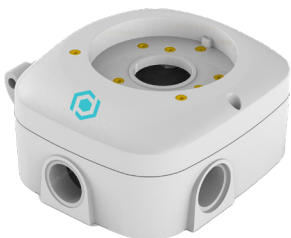

BULLET NETWORK CAMERA

Discover the B7Z550IP8MP-AI security camera, a technological masterpiece designed to fortify your security infrastructure. With its 5-50mm motorized lens and an impressive 8MP resolution, this camera delivers unparalleled clarity, capturing detailed images with exceptional precision. Audio input/output and input/output alarm features provide comprehensive surveillance and communication capabilities. Equipped with advanced AI features, it intelligently detects and distinguishes routine activities from potential threats. Easily connect via P2P for effortless setup and receive instant notifications on your device, ensuring you are promptly alerted to any detected activity in real-time.

DIMENSIONS

ACCESSORIES

CMB6-EXT-120
EXTENDABLE CEILING MOUNT BRACKET

DBASEC
DOUBLE JUNCTION BOX

PMB6
POLE MOUNT BRACKET

COMB6
CORNER MOUNT BRACKET

B6BASE1
JUNCTION BOXES

DBASEX
DOUBLE JUNCTION BOX