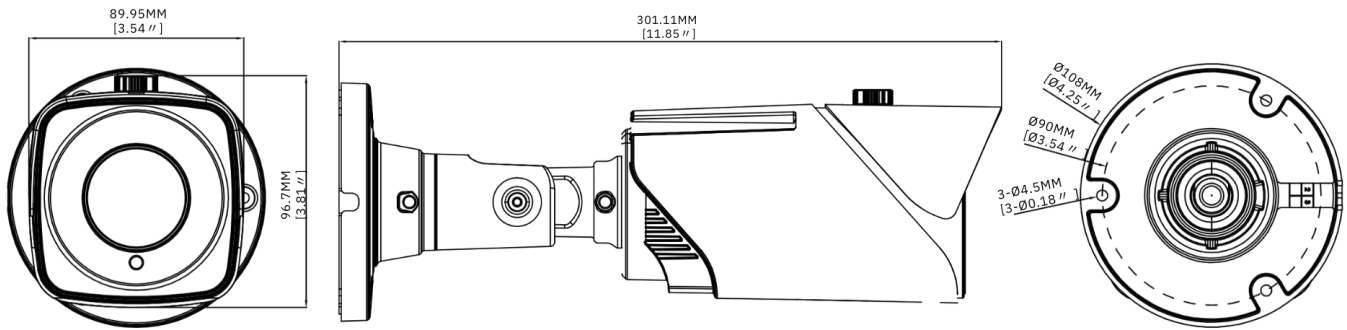

DIMENSIONS