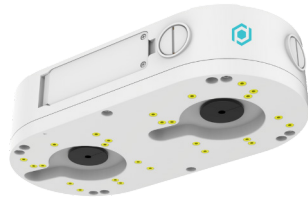

GENERAL

OPERATING CONDITIONS	-35~+60°C/less than ≤ 95% RH
INGRESS PROTECTION	IP67
INPUT VOLTAGE / CURRENT	D12V/POE(IEEE802.3af)
POWER CONSUMPTION (IR OFF)	4W-5W
POWER CONSUMPTION (IR ON)	8.5W-10W
MATERIAL	White/Metal
DIMENSIONS (HXWXD)	Ø90 X 301.11mm
WEIGHT	appr. 1427g

DIMENSIONS

ACCESSORIES

CMB6-EXT-120
EXTENDABLE CEILING MOUNT BRACKET

DBASEC
DOUBLE JUNCTION BOX

PMB6
POLE MOUNT BRACKET

COMB6
CORNER MOUNT BRACKET

B6BASE1
JUNCTION BOXES

DBASEX
DOUBLE JUNCTION BOX