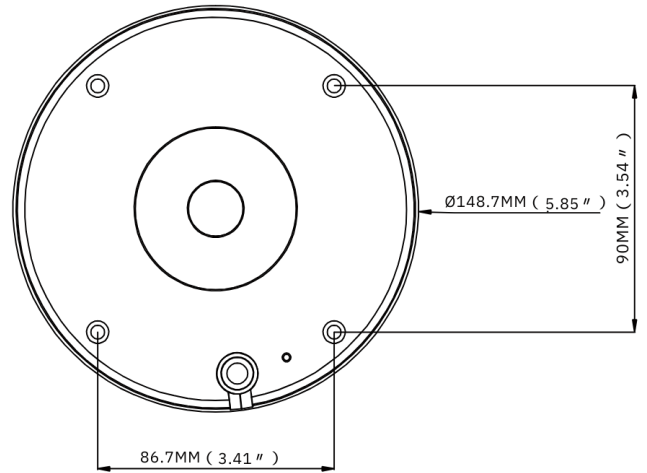

## LENS TYPE

FOCAL LENGTH (ZOOM RATIO)	2.7-13.5mm
MAX. APERTURE RATIO	F No. 1.83 (W) ~ 3.32(T)
ANGULAR FIELD OF VIEW	Horizontal: 31 ~102°, Vertical: 23 ~ 73°, Diagonal: 38 ~ 138°
MIN. OBJECT DISTANCE	0.3m-INF
LENS TYPE	Motorized(Ø14)

## NETWORK

ETHERNET	RJ45(10/100BASE-T)
VIDEO COMPRESSION FORMAT	H.265/H.264
RESOLUTION	Mainstream@30fps 5MP(2592x1944),4MP(2592x1520), 3MP(2304x1296), 1080P(1920x1080) 960P(1280x960),720P(1280x720) Substeam@30fps 720P(1280x720),VGA(640x480),QVGA(320x240) Mobilestream@30fps VGA(640x480), QVGA(320x240)
VIDEO QUALITY ADJUSTMENT	8Kbps ~ 8Mbps
BITRATE CONTROL METHOD	CBR/VBR
STREAMING CAPABILITY	Triple-Stream(Main/Sub/Mobile)
IP	IPv4
PROTOCOL	TCP/IP,HTTP,DHCP,DNS,DDNS,RTP/RTSP, SMTP,NTP,UPnP,SNMP,HTTPS,FTP
SECURITY	IP address filter; complicated password; Authenticated username and password
STREAMING METHOD	Unicast/Multicast
MAX. USER ACCESS	Max 7 (admin+user)
APP PROGRAMMING INTERFACE	ONVIF (Profile S/G/T)
COMPATIBLE WEB BROWSERS	IE8,9,10,11, Chrome 44/lower, Firefox 51/lower, Safari 11/lower

## GENERAL

OPERATING CONDITIONS	-30~+55°C/less than ≤ 95% RH
STORAGE CONDITIONS	-30~+60°C/less than ≤ 95% RH
INGRESS PROTECTION	IP67
PROTECTION RATING	IK10
INPUT VOLTAGE / CURRENT	D12V/POE(IEEE802.3af)
POWER CONSUMPTION (IR OFF)	3.5W/4.5W
POWER CONSUMPTION (IR ON)	5.5W/7.5W
COLOR/MATERIAL	Black/Metal
DIMENSIONS (HXWXD)	Ø148.7x109mm
WEIGHT	appr 960g

## DIMENSIONS