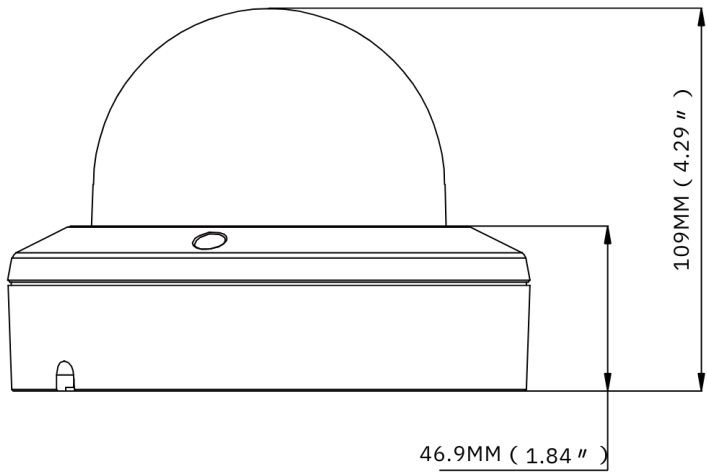

## LENS TYPE

FOCAL LENGTH (ZOOM RATIO)	2.7-13.5mm
MAX. APERTURE RATIO	F No. 1.83 (W) ~ 3.32(T)
ANGULAR FIELD OF VIEW	Horizontal: 31 ~102°, Vertical: 23 ~ 73°, Diagonal: 38 ~ 138°
MIN. OBJECT DISTANCE	0.3m-INF
LENS TYPE	Motorized(Ø14)

## OPERATIONAL

IR VIEWABLE LENGTH	Up to 30m
CAMERA TITLE	Show/Hide
DAY & NIGHT	IR cut filter with auto switch (Day/Night/Auto/Image/Schedule)
BACKLIGHT COMPENSATION	Off/On (5 Zones)
WIDE DYNAMIC RANGE	WDR
DIGITAL NOISE REDUCTION	3D DNR
MOTION DETECTION	Off/On (8 Levels)
PRIVACY MASKING	Off/On (4 Zones, Rectangle)
GAIN CONTROL	Auto
WHITE BALANCE	Auto/Manual
ELECTRONIC SHUTTER SPEED	1/5 ~ 1/20000s
IMAGE SETTING	Flip/Rotation
ON-BOARD STORAGE	Micro SD slot, up to 256GB
ALARM	1 input, 1 output
AUDIO	1 input (RCA), 1 output (RCA)
HARDWARE RESET	Yes
SMART FEATURES	Perimeter Intrusion Detection (PID), Line Crossing Detection (LCD), Stationary Object Detection (SOD), Human&Vehicle Detection (PD&VD), Face Detection (FD), Cross Counting (CC), Crowd Density Detection (CD), Queue Length Detection (QD), Heat Map (HM)

## GENERAL

OPERATING CONDITIONS	-30~+55°C/less than ≤ 95% RH
STORAGE CONDITIONS	-30~+60°C/less than ≤ 95% RH
INGRESS PROTECTION	IP67
PROTECTION RATING	IK10
INPUT VOLTAGE / CURRENT	D12V/POE(IEEE802.3af)
POWER CONSUMPTION (IR OFF)	3.5W/4.5W
POWER CONSUMPTION (IR ON)	5.5W/7.5W
COLOR/MATERIAL	Black/Metal
DIMENSIONS (HXWXD)	Ø148.7x109mm
WEIGHT	appr 960g

## DIMENSIONS