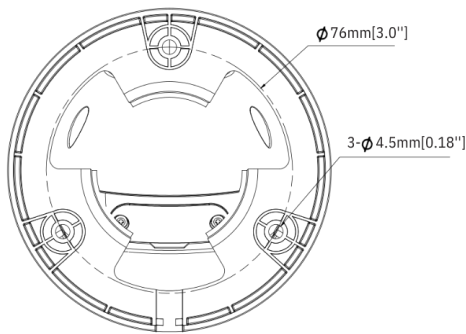

DIMENSIONS

ACCESSORIES

OR

OR

+

OR