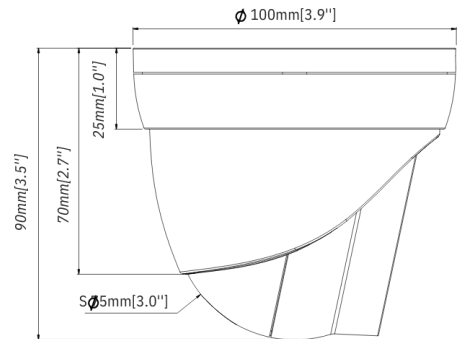

DIMENSIONS

ACCESSORIES

OR

OR

+

OR