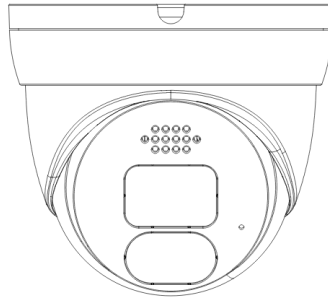

DIMENSIONS