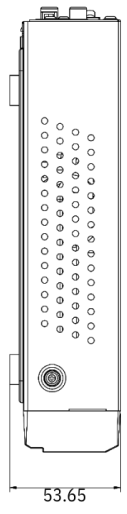

DIMENSIONS

2024 Global Surveillance Distribution, G.S.D Group and G.S.D are registered trademarks of Global Surveillance Distribution Group, Inc. in Canada and / or other countries. We reserve the right to change the design and specifications of the product Without notice and without incurring any obligation.