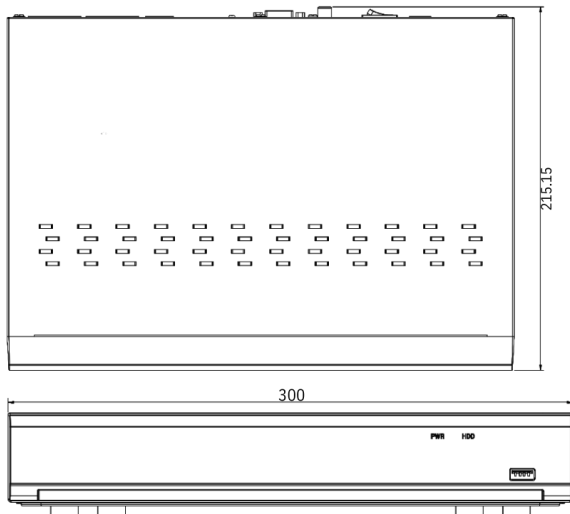

DIMENSIONS

2024 Global Surveillance Distribution, G.S.D Group and G.S.D are registered trademarks of Global Surveillance Distribution Group, Inc. in Canada and / or other countries. We reserve the right to change the design and specifications of the product Without notice and without incurring any obligation.