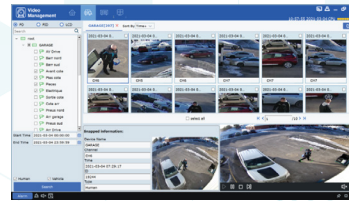

OUR VIDEO MANAGEMENT SOFTWARE

REMOTE CONFIGURATION

LIVE VIEW

EASY REMOTE PLAYBACK

STATISTICS VIEWER

RECURRING VISITOR TRACKER

AI ATTENDANCE REPORTS

SAVE TIME SEARCH WITH A.I.

E-MAPPING

SMART GUARDIAN APP

SCAN AND CONNECT!

EACH OF OUR DEVICES INCLUDES A QR CODE THAT YOU CAN SCAN AND INSTANTLY ACCESS YOUR DEVICES

LIVE VIEW
FAVOURITES
SEARCH UP TO 16 CAMS
AI SEARCH
PUSH NOTIFICATIONS