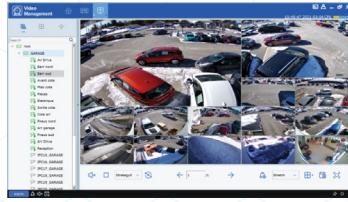

OUR VIDEO MANAGEMENT SOFTWARE

REMOTE CONFIGURATION

LIVE VIEW

EASY REMOTE PLAYBACK

STATISTICS VIEWER

RECURRING VISITOR TRACKER

AI ATTENDANCE REPORTS

SAVE TIME SEARCH WITH A.I.