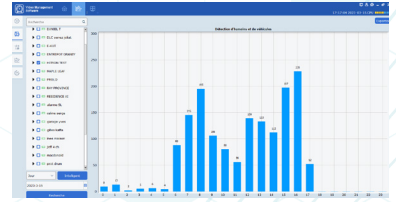

OUR VIDEO MANAGEMENT SOFTWARE

REMOTE CONFIGURATION

LIVE VIEW

EASY REMOTE PLAYBACK

STATISTICS VIEWER

RECURRING VISITOR TRACKER

AI ATTENDANCE REPORTS

SAVE TIME SEARCH WITH A.I.