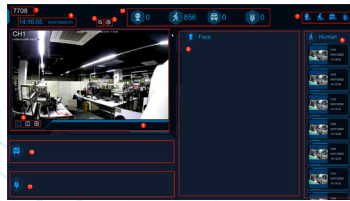

OUR VIDEO MANAGEMENT SOFTWARE

REMOTE CONFIGURATION

LIVE VIEW

EASY REMOTE PLAYBACK

STATISTICS VIEWER

RECURRING VISITOR TRACKER

AI ATTENDANCE REPORTS

SAVE TIME SEARCH WITH A.I.

E-MAPPING

SMART GUARDIAN APP

SCAN AND CONNECT!

EACH OF OUR DEVICES INCLUDES A QR CODE THAT YOU CAN SCAN AND INSTANTLY ACCESS YOUR DEVICES

LIVE VIEW
FAVOURITES
SEARCH UP TO 16 CAMS
AI SEARCH
PUSH NOTIFICATIONS