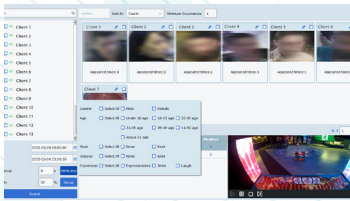

OUR VIDEO MANAGEMENT SOFTWARE

REMOTE CONFIGURATION

LIVE VIEW

EASY REMOTE PLAYBACK

STATISTICS VIEWER

RECURRING VISITOR TRACKER

AI ATTENDANCE REPORTS

SAVE TIME SEARCH WITH A.I.

E-MAPPING

SMART GUARDIAN APP

SCAN AND CONNECT!

EACH OF OUR DEVICES INCLUDES A QR CODE THAT YOU CAN SCAN AND INSTANTLY ACCESS YOUR DEVICES

LIVE VIEW
FAVOURITES
SEARCH UP TO 16 CAMS
AI SEARCH
PUSH NOTIFICATIONS