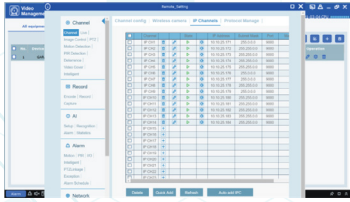

OUR VIDEO MANAGEMENT SOFTWARE

REMOTE CONFIGURATION

LIVE VIEW

EASY REMOTE PLAYBACK

STATISTICS VIEWER

RECURRING VISITOR TRACKER

AI ATTENDANCE REPORTS

SAVE TIME SEARCH WITH A.I.