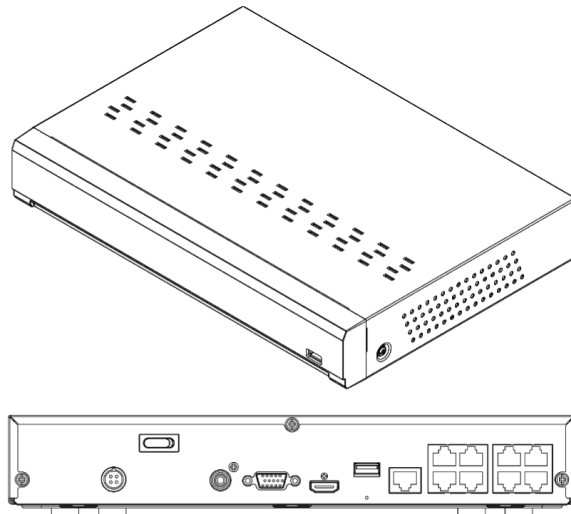

COMAPTIBLE HARD DRIVES

WD-HDDPURPLE-4T
UP TO 4TB HARD DRIVE

WD-HDDPURPLE-8T
UP TO 8TB PRO HARD DRIVE

WD-HDDPURPLE-10T
UP TO 10TB PRO HARD DRIVE

DIMENSIONS

2024 Global Surveillance Distribution, G.S.D Group and G.S.D are registered trademarks of Global Surveillance Distribution Group, Inc. in Canada and / or other countries. We reserve the right to change the design and specifications of the product Without notice and without incurring any obligation.