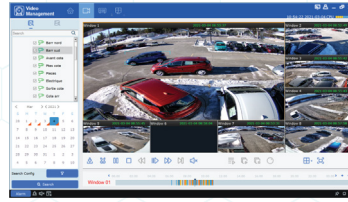

OUR VIDEO MANAGEMENT SOFTWARE

REMOTE CONFIGURATION

LIVE VIEW

EASY REMOTE PLAYBACK

STATISTICS VIEWER

RECURRING VISITOR TRACKER

AI ATTENDANCE REPORTS

SAVE TIME SEARCH WITH A.I.