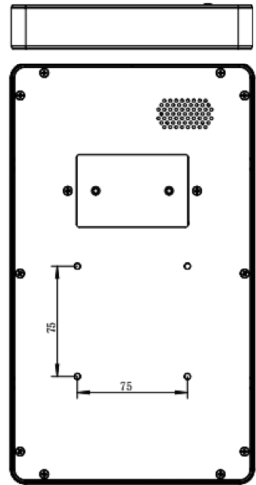

DIMENSIONS