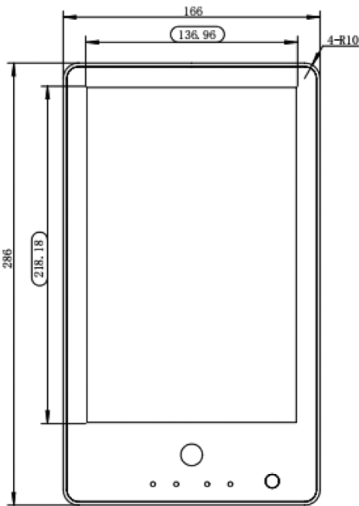

DIMENSIONS