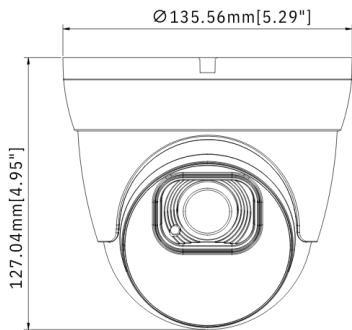

DIMENSIONS