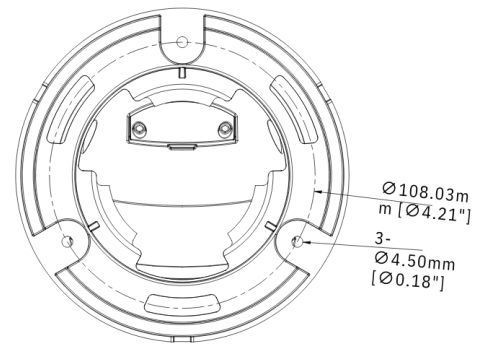

DIMENSIONS